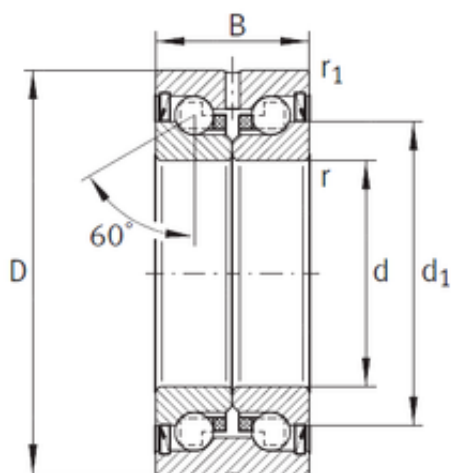

Rolamento CBF CORP.

15 mm x 45 mm x 25 mm INA ZKLN1545-2RS
 Rolamentos de esferas de contacto angulares
 lubrificadas com óleo de ar ecológico

Bearing No. ZKLN1545-2RS

ZKLN1545-2RS Bearing 2D drawings and 3D CAD models

Size	15x45x25 mm
Bore Diameter	15 mm
Outer Diameter	45 mm
Width	25 mm
d	15 mm
D	45 mm
B	25 mm
C	25 mm
Angle (?)	60 °
d1	28 mm
r min.	0,3 mm
r1 min.	0,6 mm
Weight	0,21 Kg
Basic dynamic load rating (C)	17,9 kN
Basic static load rating (C0)	28 kN
Category	Angular Contact Ball Bearings
Inventory	0.0
Manufacturer Name	SCHAEFFLER GROUP
Minimum Buy Quantity	N/A
Weight / Kilogram	0.261
EAN	4012802430264
Product Group	B00152
Enclosure	2 Seals

Rolamento CBF CORP.

Flush Ground	No
Rolling Element	Ball Bearing
Number of Rows of Balls	Double Row
Precision Class	ABEC 1 ISO P0
Maximum Capacity / Filling Slot	No
Snap Ring	No
Cage Material	Plastic
Contact Angle	60 Degree
Internal Clearance	C0-Medium
Number of Bearings	1 (Single)
Inch - Metric	Metric
Long Description	15MM Bore; 45MM Outside Diameter; 25MM Width; 2 Seals; No Flush Ground; Ball Bearing; Double Row of Balls; ABEC 1 ISO P0; No Filling Slot; No Snap Ring; C0-Medium; Plastic Cage; 60 Degree; 1 (Single)
Other Features	With Fixing Holes
Category	Angular Contact Ball Bearing
UNSPSC	31171531
Harmonized Tariff Code	8482.10.50.28
Noun	Bearing
Keyword String	Angular Contact
Manufacturer URL	http://www.ina.com
Weight / LBS	0.46297
Outside Diameter	1.772 Inch 45 Millimeter
Bore	0.591 Inch 15 Millimeter
Width	0.984 Inch 25 Millimeter